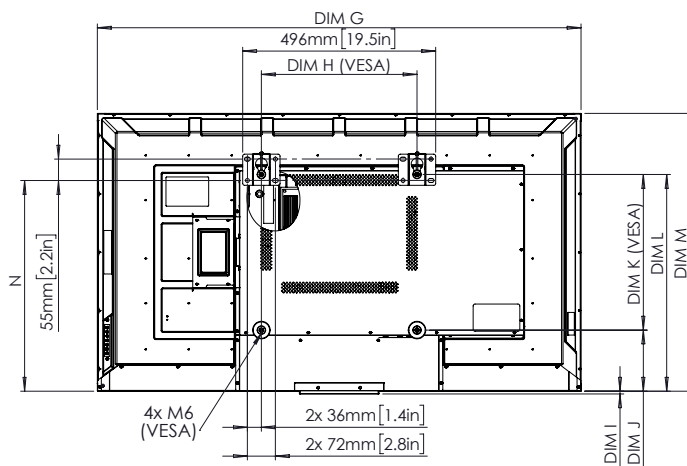

ActivPanel D-Series

TECHNICAL DRAWINGS

55"

Front

DIM	DIMENSION
A	1396mm [55.0in]
B	1215mm [47.8in]
C	686mm [27.0in]
D	14mm [0.5in]

Back

Back

DIM	DIMENSION
E	102mm [4.0in]
F	75mm [2.9in]
G	1243mm [48.9in]
H	400mm [15.7in]
I	7mm [0.3in]
J	157mm [6.2in]
K	400mm [15.7in]
L	557mm [21.9in]
M	714mm [28.1in]
N	542mm [21.3in]
O	400mm [15.7in]
P	422mm [16.6in]
Q	400mm [15.7in]
R	806mm [31.7in]

Side

ActivPanel D-Series

TECHNICAL DRAWINGS

65"

Front

DIM	DIMENSION
A	1643mm [65in]
B	1432mm [56.4in]
C	807mm [31.8in]
D	17mm [0.7in]

Back

Back

DIM	DIMENSION
E	115mm [4.5in]
F	79mm [3.1in]
G	1466mm [57.7in]
H	600mm [23.6in]
I	10mm [0.4in]
J	220mm [8.7in]
K	400mm [15.7in]
L	620mm [24.4in]
M	841mm [33.1in]
N	228-428mm [9.0-16.9in]
O	400mm [15.7in]
P	433mm [17.0in]
Q	600mm [23.6in]
R	631mm [24.8in]

Side

ActivPanel D-Series

TECHNICAL DRAWINGS

75"

Front

DIM	DIMENSION
A	1893mm [75in]
B	1650mm [64.9in]
C	928mm [36.5in]
D	21mm [0.8in]

Back

DIM	DIMENSION
E	126mm [5.0in]
F	80mm [3.1in]
G	1692mm [66.6in]
H	800mm [31.5in]
I	10mm [0.4in]
J	285mm [11.2in]
K	400mm [15.7in]
L	685mm [27.0in]
M	971mm [38.2in]
N	248-348mm [9.8-13.7in]
O	400mm [15.7in]
P	446mm [17.6in]
Q	800mm [31.5in]
R	647-659mm [25.5-25.9in]