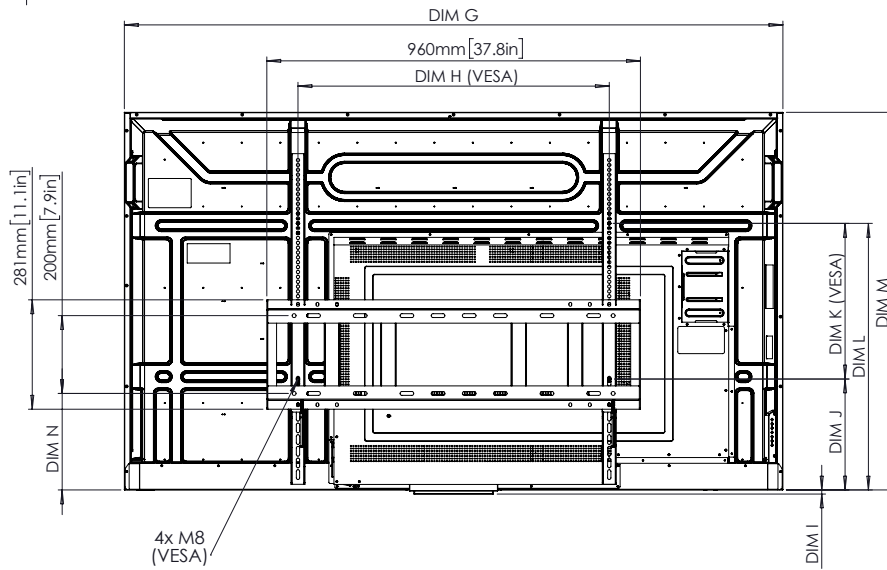

ActivPanel D-Series

TECHNICAL DRAWINGS

55"

Front

DIM	DIMENSION
A	1396mm [55.0in]
B	1215mm [47.8in]
C	686mm [27.0in]
D	14mm [0.5in]

Back

Back

DIM	DIMENSION
E	102mm [4.0in]
F	75mm [2.9in]
G	1243mm [48.9in]
H	400mm [15.7in]
I	7mm [0.3in]
J	157mm [6.2in]
K	400mm [15.7in]
L	557mm [21.9in]
M	714mm [28.1in]
N	542mm [21.3in]
O	400mm [15.7in]
P	422mm [16.6in]
Q	400mm [15.7in]
R	806mm [31.7in]

Side

ActivPanel D-Series

TECHNICAL DRAWINGS

65"

Front

DIM	DIMENSION
A	1643mm [65in]
B	1432mm [56.4in]
C	807mm [31.8in]
D	17mm [0.7in]

Back

Back

DIM	DIMENSION
E	115mm [4.5in]
F	79mm [3.1in]
G	1466mm [57.7in]
H	600mm [23.6in]
I	10mm [0.4in]
J	220mm [8.7in]
K	400mm [15.7in]
L	620mm [24.4in]
M	841mm [33.1in]
N	228-428mm [9.0-16.9in]
O	400mm [15.7in]
P	433mm [17.0in]
Q	600mm [23.6in]
R	631mm [24.8in]

Side

ActivPanel D-Series

TECHNICAL DRAWINGS

75"

Front

DIM	DIMENSION
A	1893mm [75in]
B	1650mm [64.9in]
C	928mm [36.5in]
D	21mm [0.8in]

Back

DIM	DIMENSION
E	126mm [5.0in]
F	80mm [3.1in]
G	1692mm [66.6in]
H	800mm [31.5in]
I	10mm [0.4in]
J	285mm [11.2in]
K	400mm [15.7in]
L	685mm [27.0in]
M	971mm [38.2in]
N	248-348mm [9.8-13.7in]
O	400mm [15.7in]
P	446mm [17.6in]
Q	800mm [31.5in]
R	647-659mm [25.5-25.9in]