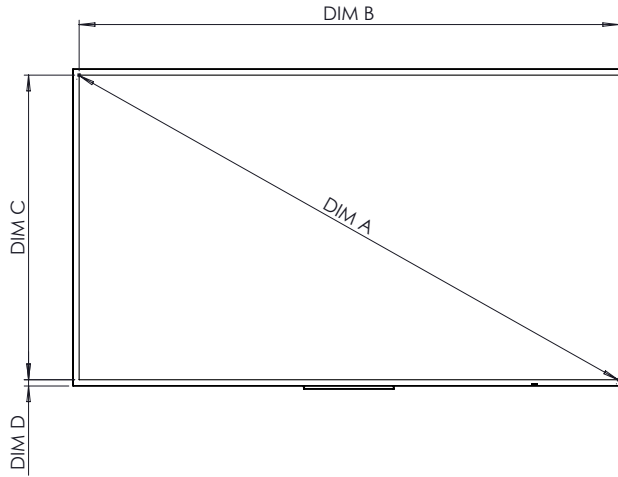

ActivPanel D-Series

TECHNICAL DRAWINGS

55"

Front

DIM	DIMENSION
A	1396mm [55.0in]
B	1215mm [47.8in]
C	686mm [27.0in]
D	14mm [0.5in]

Back

Back

DIM	DIMENSION
E	102mm [4.0in]
F	75mm [2.9in]
G	1243mm [48.9in]
H	400mm [15.7in]
I	7mm [0.3in]
J	157mm [6.2in]
K	400mm [15.7in]
L	557mm [21.9in]
M	714mm [28.1in]
N	542mm [21.3in]
O	400mm [15.7in]
P	422mm [16.6in]
Q	400mm [15.7in]
R	806mm [31.7in]

Side

ActivPanel D-Series

TECHNICAL DRAWINGS

65"

Front

DIM	DIMENSION
A	1643mm [65in]
B	1432mm [56.4in]
C	807mm [31.8in]
D	17mm [0.7in]

Back

Back

DIM	DIMENSION
E	115mm [4.5in]
F	79mm [3.1in]
G	1466mm [57.7in]
H	600mm [23.6in]
I	10mm [0.4in]
J	220mm [8.7in]
K	400mm [15.7in]
L	620mm [24.4in]
M	841mm [33.1in]
N	228-428mm [9.0-16.9in]
O	400mm [15.7in]
P	433mm [17.0in]
Q	600mm [23.6in]
R	631mm [24.8in]

Side

ActivPanel D-Series

TECHNICAL DRAWINGS

75"

Front

DIM	DIMENSION
A	1893mm [75in]
B	1650mm [64.9in]
C	928mm [36.5in]
D	21mm [0.8in]

Back

DIM	DIMENSION
E	126mm [5.0in]
F	80mm [3.1in]
G	1692mm [66.6in]
H	800mm [31.5in]
I	10mm [0.4in]
J	285mm [11.2in]
K	400mm [15.7in]
L	685mm [27.0in]
M	971mm [38.2in]
N	248-348mm [9.8-13.7in]
O	400mm [15.7in]
P	446mm [17.6in]
Q	800mm [31.5in]
R	647-659mm [25.5-25.9in]