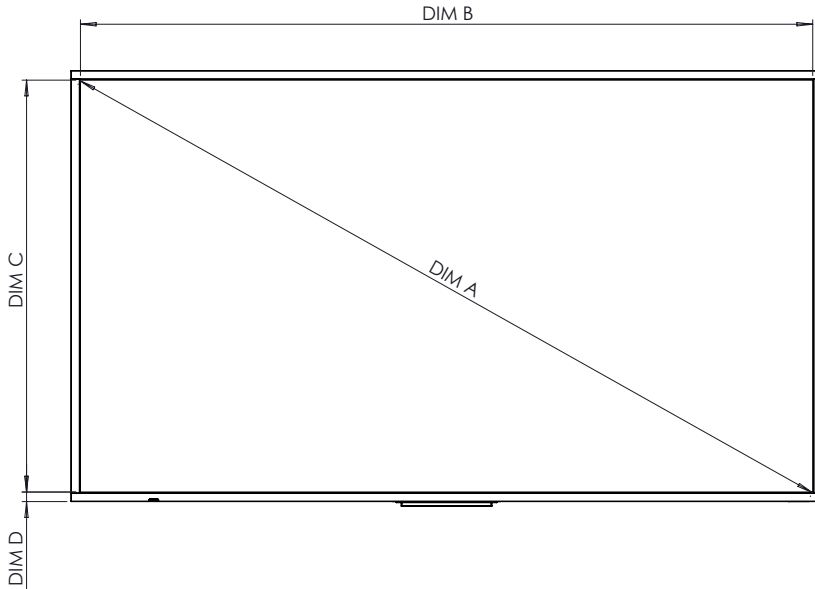

ActivPanel D-Series

TECHNICAL DRAWINGS

55"

Front

DIM	DIMENSION
A	1396mm [55.0in]
B	1215mm [47.8in]
C	686mm [27.0in]
D	14mm [0.5in]

Back

Back

DIM	DIMENSION
E	102mm [4.0in]
F	75mm [2.9in]
G	1243mm [48.9in]
H	400mm [15.7in]
I	7mm [0.3in]
J	157mm [6.2in]
K	400mm [15.7in]
L	557mm [21.9in]
M	714mm [28.1in]
N	542mm [21.3in]
O	400mm [15.7in]
P	422mm [16.6in]
Q	400mm [15.7in]
R	806mm [31.7in]

Side

ActivPanel D-Series

TECHNICAL DRAWINGS

65"

Front

DIM	DIMENSION
A	1643mm [65in]
B	1432mm [56.4in]
C	807mm [31.8in]
D	17mm [0.7in]

Back

Back

DIM	DIMENSION
E	115mm [4.5in]
F	79mm [3.1in]
G	1466mm [57.7in]
H	600mm [23.6in]
I	10mm [0.4in]
J	220mm [8.7in]
K	400mm [15.7in]
L	620mm [24.4in]
M	841mm [33.1in]
N	228-428mm [9.0-16.9in]
O	400mm [15.7in]
P	433mm [17.0in]
Q	600mm [23.6in]
R	631mm [24.8in]

Side

ActivPanel D-Series

TECHNICAL DRAWINGS

75"

Front

DIM	DIMENSION
A	1893mm [75in]
B	1650mm [64.9in]
C	928mm [36.5in]
D	21mm [0.8in]

Back

DIM	DIMENSION
E	126mm [5.0in]
F	80mm [3.1in]
G	1692mm [66.6in]
H	800mm [31.5in]
I	10mm [0.4in]
J	285mm [11.2in]
K	400mm [15.7in]
L	685mm [27.0in]
M	971mm [38.2in]
N	248-348mm [9.8-13.7in]
O	400mm [15.7in]
P	446mm [17.6in]
Q	800mm [31.5in]
R	647-659mm [25.5-25.9in]