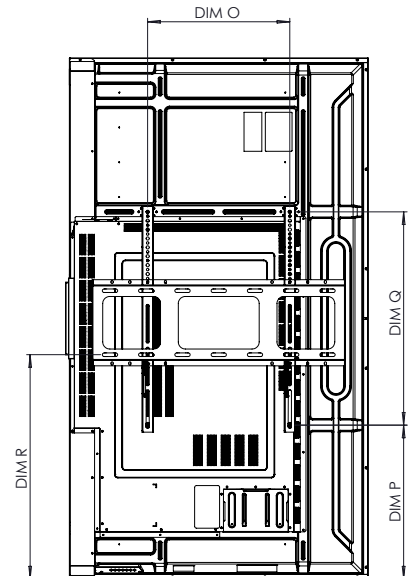

ActivPanel D-Series

TECHNICAL DRAWINGS

55"

Front

DIM	DIMENSION
A	1396mm [55.0in]
B	1215mm [47.8in]
C	686mm [27.0in]
D	14mm [0.5in]

Back

Back

DIM	DIMENSION
E	102mm [4.0in]
F	75mm [2.9in]
G	1243mm [48.9in]
H	400mm [15.7in]
I	7mm [0.3in]
J	157mm [6.2in]
K	400mm [15.7in]
L	557mm [21.9in]
M	714mm [28.1in]
N	542mm [21.3in]
O	400mm [15.7in]
P	422mm [16.6in]
Q	400mm [15.7in]
R	806mm [31.7in]

Side

ActivPanel D-Series

TECHNICAL DRAWINGS

65"

Front

DIM	DIMENSION
A	1643mm [65in]
B	1432mm [56.4in]
C	807mm [31.8in]
D	17mm [0.7in]

Back

Back

DIM	DIMENSION
E	115mm [4.5in]
F	79mm [3.1in]
G	1466mm [57.7in]
H	600mm [23.6in]
I	10mm [0.4in]
J	220mm [8.7in]
K	400mm [15.7in]
L	620mm [24.4in]
M	841mm [33.1in]
N	228-428mm [9.0-16.9in]
O	400mm [15.7in]
P	433mm [17.0in]
Q	600mm [23.6in]
R	631mm [24.8in]

Side

ActivPanel D-Series

TECHNICAL DRAWINGS

75"

Front

DIM	DIMENSION
A	1893mm [75in]
B	1650mm [64.9in]
C	928mm [36.5in]
D	21mm [0.8in]

Back

DIM	DIMENSION
E	126mm [5.0in]
F	80mm [3.1in]
G	1692mm [66.6in]
H	800mm [31.5in]
I	10mm [0.4in]
J	285mm [11.2in]
K	400mm [15.7in]
L	685mm [27.0in]
M	971mm [38.2in]
N	248-348mm [9.8-13.7in]
O	400mm [15.7in]
P	446mm [17.6in]
Q	800mm [31.5in]
R	647-659mm [25.5-25.9in]