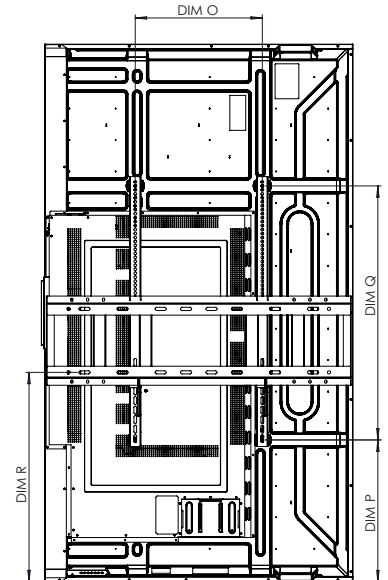

ActivPanel D-Series

TECHNICAL DRAWINGS

55"

Front

DIM	DIMENSION
A	1396mm [55.0in]
B	1215mm [47.8in]
C	686mm [27.0in]
D	14mm [0.5in]

Back

Back

DIM	DIMENSION
E	102mm [4.0in]
F	75mm [2.9in]
G	1243mm [48.9in]
H	400mm [15.7in]
I	7mm [0.3in]
J	157mm [6.2in]
K	400mm [15.7in]
L	557mm [21.9in]
M	714mm [28.1in]
N	542mm [21.3in]
O	400mm [15.7in]
P	422mm [16.6in]
Q	400mm [15.7in]
R	806mm [31.7in]

Side

ActivPanel D-Series

TECHNICAL DRAWINGS

65"

Front

DIM	DIMENSION
A	1643mm [65in]
B	1432mm [56.4in]
C	807mm [31.8in]
D	17mm [0.7in]

Back

Back

DIM	DIMENSION
E	115mm [4.5in]
F	79mm [3.1in]
G	1466mm [57.7in]
H	600mm [23.6in]
I	10mm [0.4in]
J	220mm [8.7in]
K	400mm [15.7in]
L	620mm [24.4in]
M	841mm [33.1in]
N	228-428mm [9.0-16.9in]
O	400mm [15.7in]
P	433mm [17.0in]
Q	600mm [23.6in]
R	631mm [24.8in]

Side

ActivPanel D-Series

TECHNICAL DRAWINGS

75"

Front

DIM	DIMENSION
A	1893mm [75in]
B	1650mm [64.9in]
C	928mm [36.5in]
D	21mm [0.8in]

Back

DIM	DIMENSION
E	126mm [5.0in]
F	80mm [3.1in]
G	1692mm [66.6in]
H	800mm [31.5in]
I	10mm [0.4in]
J	285mm [11.2in]
K	400mm [15.7in]
L	685mm [27.0in]
M	971mm [38.2in]
N	248-348mm [9.8-13.7in]
O	400mm [15.7in]
P	446mm [17.6in]
Q	800mm [31.5in]
R	647-659mm [25.5-25.9in]