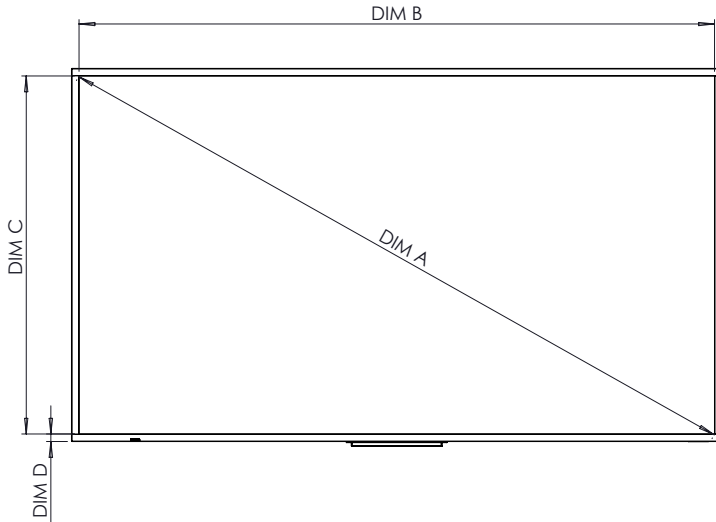

ActivPanel D-Series

TECHNICAL DRAWINGS

55"

Front

DIM	DIMENSION
A	1396mm [55.0in]
B	1215mm [47.8in]
C	686mm [27.0in]
D	14mm [0.5in]

Back

Back

DIM	DIMENSION
E	102mm [4.0in]
F	75mm [2.9in]
G	1243mm [48.9in]
H	400mm [15.7in]
I	7mm [0.3in]
J	157mm [6.2in]
K	400mm [15.7in]
L	557mm [21.9in]
M	714mm [28.1in]
N	542mm [21.3in]
O	400mm [15.7in]
P	422mm [16.6in]
Q	400mm [15.7in]
R	806mm [31.7in]

Side

ActivPanel D-Series

TECHNICAL DRAWINGS

65"

Front

DIM	DIMENSION
A	1643mm [65in]
B	1432mm [56.4in]
C	807mm [31.8in]
D	17mm [0.7in]

Back

Back

DIM	DIMENSION
E	115mm [4.5in]
F	79mm [3.1in]
G	1466mm [57.7in]
H	600mm [23.6in]
I	10mm [0.4in]
J	220mm [8.7in]
K	400mm [15.7in]
L	620mm [24.4in]
M	841mm [33.1in]
N	228-428mm [9.0-16.9in]
O	400mm [15.7in]
P	433mm [17.0in]
Q	600mm [23.6in]
R	631mm [24.8in]

Side

ActivPanel D-Series

TECHNICAL DRAWINGS

75"

Front

DIM	DIMENSION
A	1893mm [75in]
B	1650mm [64.9in]
C	928mm [36.5in]
D	21mm [0.8in]

Back

DIM	DIMENSION
E	126mm [5.0in]
F	80mm [3.1in]
G	1692mm [66.6in]
H	800mm [31.5in]
I	10mm [0.4in]
J	285mm [11.2in]
K	400mm [15.7in]
L	685mm [27.0in]
M	971mm [38.2in]
N	248-348mm [9.8-13.7in]
O	400mm [15.7in]
P	446mm [17.6in]
Q	800mm [31.5in]
R	647-659mm [25.5-25.9in]