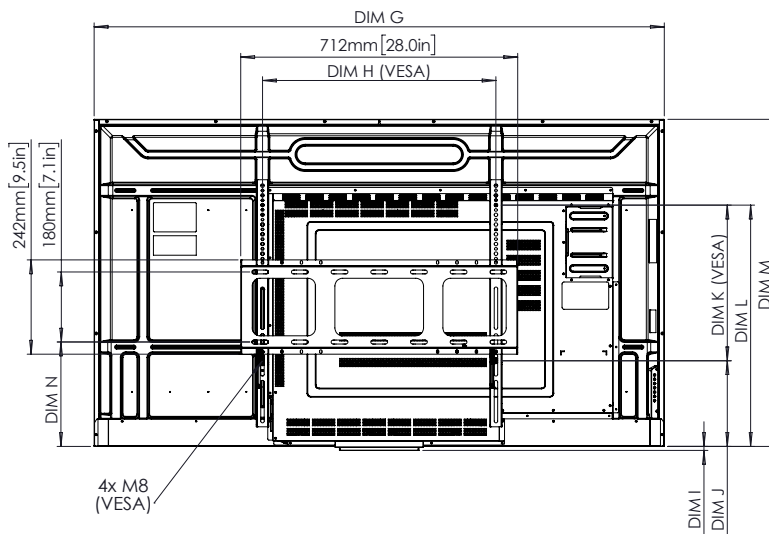

ActivPanel D-Series

TECHNICAL DRAWINGS

55"

Front

DIM	DIMENSION
A	1396mm [55.0in]
B	1215mm [47.8in]
C	686mm [27.0in]
D	14mm [0.5in]

Back

Back

DIM	DIMENSION
E	102mm [4.0in]
F	75mm [2.9in]
G	1243mm [48.9in]
H	400mm [15.7in]
I	7mm [0.3in]
J	157mm [6.2in]
K	400mm [15.7in]
L	557mm [21.9in]
M	714mm [28.1in]
N	542mm [21.3in]
O	400mm [15.7in]
P	422mm [16.6in]
Q	400mm [15.7in]
R	806mm [31.7in]

Side

ActivPanel D-Series

TECHNICAL DRAWINGS

65"

Front

DIM	DIMENSION
A	1643mm [65in]
B	1432mm [56.4in]
C	807mm [31.8in]
D	17mm [0.7in]

Back

Back

DIM	DIMENSION
E	115mm [4.5in]
F	79mm [3.1in]
G	1466mm [57.7in]
H	600mm [23.6in]
I	10mm [0.4in]
J	220mm [8.7in]
K	400mm [15.7in]
L	620mm [24.4in]
M	841mm [33.1in]
N	228-428mm [9.0-16.9in]
O	400mm [15.7in]
P	433mm [17.0in]
Q	600mm [23.6in]
R	631mm [24.8in]

Side

ActivPanel D-Series

TECHNICAL DRAWINGS

75"

Front

DIM	DIMENSION
A	1893mm [75in]
B	1650mm [64.9in]
C	928mm [36.5in]
D	21mm [0.8in]

Back

DIM	DIMENSION
E	126mm [5.0in]
F	80mm [3.1in]
G	1692mm [66.6in]
H	800mm [31.5in]
I	10mm [0.4in]
J	285mm [11.2in]
K	400mm [15.7in]
L	685mm [27.0in]
M	971mm [38.2in]
N	248-348mm [9.8-13.7in]
O	400mm [15.7in]
P	446mm [17.6in]
Q	800mm [31.5in]
R	647-659mm [25.5-25.9in]