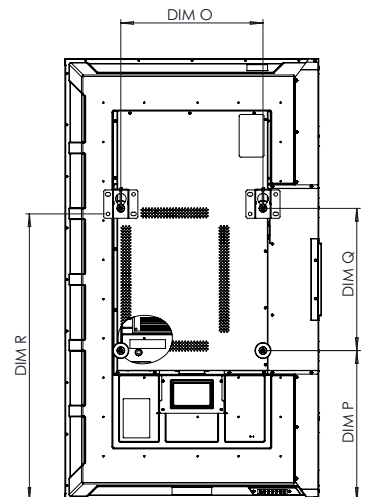

ActivPanel D-Series

TECHNICAL DRAWINGS

55"

Front

DIM	DIMENSION
A	1396mm [55.0in]
B	1215mm [47.8in]
C	686mm [27.0in]
D	14mm [0.5in]

Back

Back

DIM	DIMENSION
E	102mm [4.0in]
F	75mm [2.9in]
G	1243mm [48.9in]
H	400mm [15.7in]
I	7mm [0.3in]
J	157mm [6.2in]
K	400mm [15.7in]
L	557mm [21.9in]
M	714mm [28.1in]
N	542mm [21.3in]
O	400mm [15.7in]
P	422mm [16.6in]
Q	400mm [15.7in]
R	806mm [31.7in]

Side

ActivPanel D-Series

TECHNICAL DRAWINGS

65"

Front

DIM	DIMENSION
A	1643mm [65in]
B	1432mm [56.4in]
C	807mm [31.8in]
D	17mm [0.7in]

Back

Back

DIM	DIMENSION
E	115mm [4.5in]
F	79mm [3.1in]
G	1466mm [57.7in]
H	600mm [23.6in]
I	10mm [0.4in]
J	220mm [8.7in]
K	400mm [15.7in]
L	620mm [24.4in]
M	841mm [33.1in]
N	228-428mm [9.0-16.9in]
O	400mm [15.7in]
P	433mm [17.0in]
Q	600mm [23.6in]
R	631mm [24.8in]

Side

ActivPanel D-Series

TECHNICAL DRAWINGS

75"

Front

DIM	DIMENSION
A	1893mm [75in]
B	1650mm [64.9in]
C	928mm [36.5in]
D	21mm [0.8in]

Back

DIM	DIMENSION
E	126mm [5.0in]
F	80mm [3.1in]
G	1692mm [66.6in]
H	800mm [31.5in]
I	10mm [0.4in]
J	285mm [11.2in]
K	400mm [15.7in]
L	685mm [27.0in]
M	971mm [38.2in]
N	248-348mm [9.8-13.7in]
O	400mm [15.7in]
P	446mm [17.6in]
Q	800mm [31.5in]
R	647-659mm [25.5-25.9in]