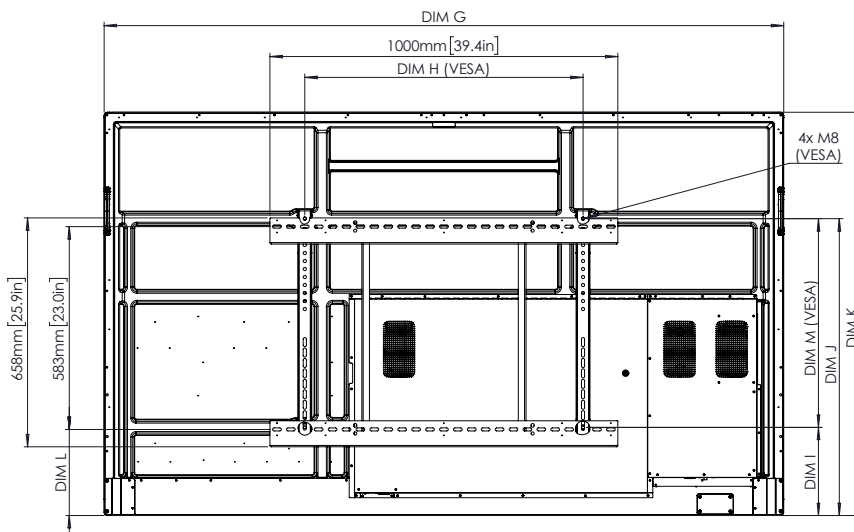

Side

DIM	DIMENSION
E	130mm [5.1in]
F	88mm [3.5in]
G	1487mm [58.6in]
H	600mm [23.6in]
I	207mm [8.1in]
J	607mm [23.9in]
K	897mm [35.3in]
L	54-192mm [2.1-7.5in]
M	400mm [15.7in]

* Optional ActivPanel fixed wall mount available to purchase

ActivPanel LE

TECHNICAL DRAWINGS

75"

Front

DIM	DIMENSION
A	1897mm [74.7in]
B	1653mm [65.1in]
C	931mm [36.7in]
D	63mm [2.5in]

Back

Side

DIM	DIMENSION
E	130mm [5.1in]
F	88mm [3.5in]
G	1709mm [67.3in]
H	800mm [31.5in]
I	409mm [16.1in]
J	809mm [31.9in]
K	1022mm [40.2in]
L	256-394mm [10.1in-15.5in]
M	400mm [15.7in]

* Optional ActivPanel fixed wall mount available to purchase

ActivPanel LE

TECHNICAL DRAWINGS

86"

Front

DIM	DIMENSION
A	2178mm [85.8in]
B	1898mm [74.7in]
C	1069mm [42.1in]
D	63mm [2.5in]

Back

Side

DIM	DIMENSIONS
E	130mm [5.1in]
F	88mm [3.5in]
G	1954mm [76.9in]
H	800mm [31.5in]
I	254mm [10.0in]
J	854mm [33.6in]
K	1159mm [45.6in]
L	248mm [9.7in]
M	600mm [23.6in]

* Optional ActivPanel fixed wall mount available to purchase