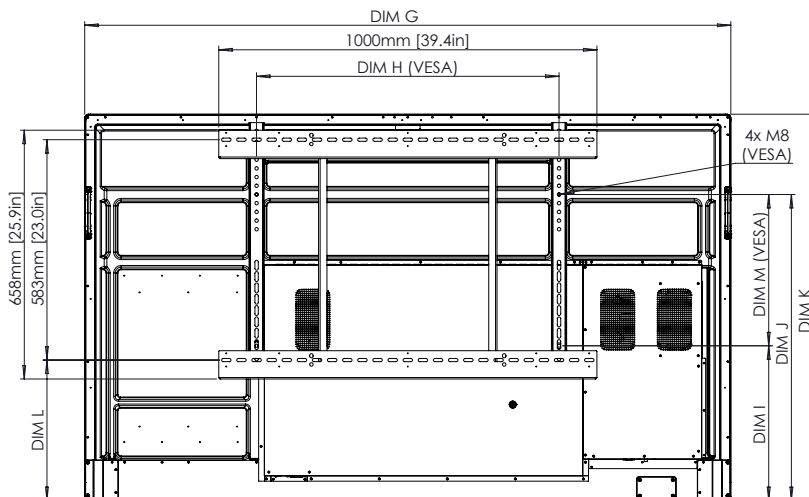

Side

DIM	DIMENSION
E	130mm [5.1in]
F	88mm [3.5in]
G	1487mm [58.6in]
H	600mm [23.6in]
I	207mm [8.1in]
J	607mm [23.9in]
K	897mm [35.3in]
L	54-192mm [2.1-7.5in]
M	400mm [15.7in]

* Optional ActivPanel fixed wall mount available to purchase

ActivPanel LE

TECHNICAL DRAWINGS

75"

Front

DIM	DIMENSION
A	1897mm [74.7in]
B	1653mm [65.1in]
C	931mm [36.7in]
D	63mm [2.5in]

Back

Side

DIM	DIMENSION
E	130mm [5.1in]
F	88mm [3.5in]
G	1709mm [67.3in]
H	800mm [31.5in]
I	409mm [16.1in]
J	809mm [31.9in]
K	1022mm [40.2in]
L	256-394mm [10.1in-15.5in]
M	400mm [15.7in]

* Optional ActivPanel fixed wall mount available to purchase

ActivPanel LE

TECHNICAL DRAWINGS

86"

Front

DIM	DIMENSION
A	2178mm [85.8in]
B	1898mm [74.7in]
C	1069mm [42.1in]
D	63mm [2.5in]

Back

Side

DIM	DIMENSIONS
E	130mm [5.1in]
F	88mm [3.5in]
G	1954mm [76.9in]
H	800mm [31.5in]
I	254mm [10.0in]
J	854mm [33.6in]
K	1159mm [45.6in]
L	248mm [9.7in]
M	600mm [23.6in]

* Optional ActivPanel fixed wall mount available to purchase