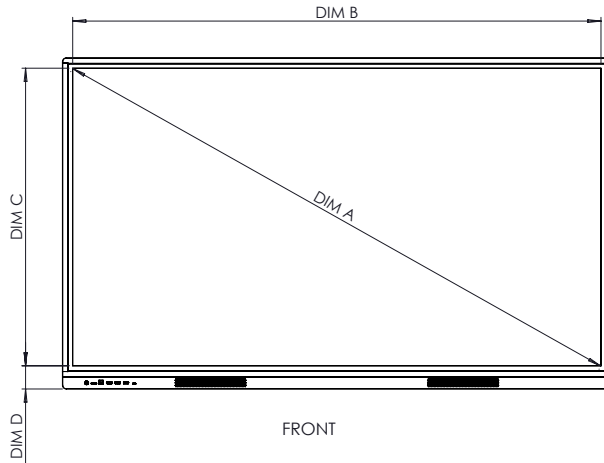

COMPLIANCE & CERTIFICATION

Regulatory Certifications	CE, FCC, IC, UL, CUL, CB
Energy Star Certified	Yes
TUV Blue Light Certified	Yes
EDLA Certified	Yes

PHYSICAL SPECIFICATIONS

Panel Dimensions	65": 1487 x 897 x 88 mm (58.6 x 35.3 x 3.5 in)
	75": 1709 x 1022 x 88 mm (67.3 x 40.2 x 3.5 in)
	86": 1954 x 1159 x 88 mm (76.9 x 45.6 x 3.5 in)
Packed Dimensions	65": 1657 x 1007 x 185 mm (65.2 x 39.7 x 7.3 in)
	75": 1873 x 1134 x 202 mm (73.7 x 44.7 x 8 in)
	86": 2110 x 1270 x 222 mm (83.1 x 50 x 8.7 in)
Panel Net Weight	65": 32 kg (70.5 lb)
	75": 43.4 kg (95.7 lb)
	86": 56.8 kg (125.2 lb)
Packed Weight	65": 41.3 kg (91 lb)
	75": 54.5 kg (120.2 lb)
	86": 71.7 kg (158.1 lb)
VESA Mount Point	65": 600 x 400 mm (23.6 x 15.7 in)
	75": 800 x 400 mm (31.5 x 15.7 in)
	86": 800 x 600 mm (31.5 x 23.6 in)

EDUCATION SOFTWARE LICENCE

ActivInspire® Personal Single User Included

ActivPanel LE

TECHNICAL DRAWINGS

65"

Front

DIM	DIMENSION
A	1643mm [64.7in]
B	1431mm [56.3in]
C	807mm [31.8in]
D	63mm [2.5in]

Back

Side

DIM	DIMENSION
E	130mm [5.1in]
F	88mm [3.5in]
G	1487mm [58.6in]
H	600mm [23.6in]
I	207mm [8.1in]
J	607mm [23.9in]
K	897mm [35.3in]
L	54-192mm [2.1-7.5in]
M	400mm [15.7in]

* Optional ActivPanel fixed wall mount available to purchase

ActivPanel LE

TECHNICAL DRAWINGS

75"

Front

DIM	DIMENSION
A	1897mm [74.7in]
B	1653mm [65.1in]
C	931mm [36.7in]
D	63mm [2.5in]

Back

Side

DIM	DIMENSION
E	130mm [5.1in]
F	88mm [3.5in]
G	1709mm [67.3in]
H	800mm [31.5in]
I	409mm [16.1in]
J	809mm [31.9in]
K	1022mm [40.2in]
L	256-394mm [10.1in-15.5in]
M	400mm [15.7in]