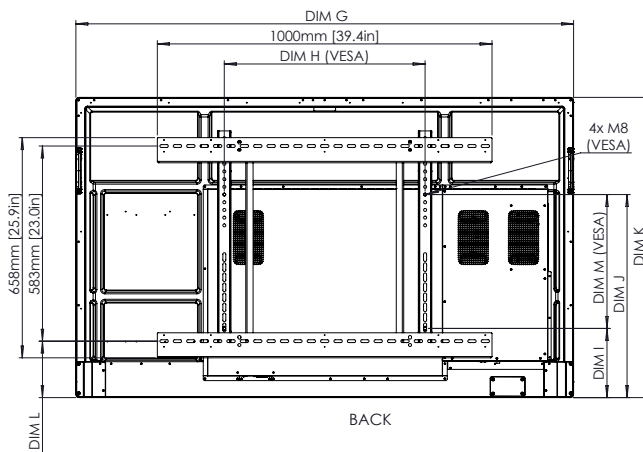

COMPLIANCE & CERTIFICATION

Regulatory Certifications	CE, FCC, IC, UL, CUL, CB
Energy Star Certified	Yes
TUV Blue Light Certified	Yes
EDLA Certified	Yes

PHYSICAL SPECIFICATIONS

Panel Dimensions	65": 1487 x 897 x 88 mm (58.6 x 35.3 x 3.5 in)
	75": 1709 x 1022 x 88 mm (67.3 x 40.2 x 3.5 in)
	86": 1954 x 1159 x 88 mm (76.9 x 45.6 x 3.5 in)
Packed Dimensions	65": 1657 x 1007 x 185 mm (65.2 x 39.7 x 7.3 in)
	75": 1873 x 1134 x 202 mm (73.7 x 44.7 x 8 in)
	86": 2110 x 1270 x 222 mm (83.1 x 50 x 8.7 in)
Panel Net Weight	65": 32 kg (70.5 lb)
	75": 43.4 kg (95.7 lb)
	86": 56.8 kg (125.2 lb)
Packed Weight	65": 41.3 kg (91 lb)
	75": 54.5 kg (120.2 lb)
	86": 71.7 kg (158.1 lb)
VESA Mount Point	65": 600 x 400 mm (23.6 x 15.7 in)
	75": 800 x 400 mm (31.5 x 15.7 in)
	86": 800 x 600 mm (31.5 x 23.6 in)

EDUCATION SOFTWARE LICENCE

ActivInspire® Personal Single User Included

ActivPanel LE

TECHNICAL DRAWINGS

65"

Front

DIM	DIMENSION
A	1643mm [64.7in]
B	1431mm [56.3in]
C	807mm [31.8in]
D	63mm [2.5in]

Back

Side

DIM	DIMENSION
E	130mm [5.1in]
F	88mm [3.5in]
G	1487mm [58.6in]
H	600mm [23.6in]
I	207mm [8.1in]
J	607mm [23.9in]
K	897mm [35.3in]
L	54-192mm [2.1-7.5in]
M	400mm [15.7in]

* Optional ActivPanel fixed wall mount available to purchase

ActivPanel LE

TECHNICAL DRAWINGS

75"

Front

DIM	DIMENSION
A	1897mm [74.7in]
B	1653mm [65.1in]
C	931mm [36.7in]
D	63mm [2.5in]

Back

Side

DIM	DIMENSION
E	130mm [5.1in]
F	88mm [3.5in]
G	1709mm [67.3in]
H	800mm [31.5in]
I	409mm [16.1in]
J	809mm [31.9in]
K	1022mm [40.2in]
L	256-394mm [10.1in-15.5in]
M	400mm [15.7in]