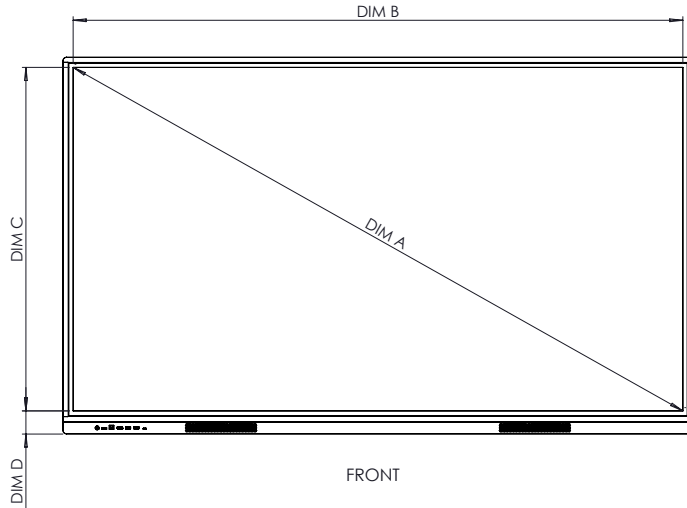

EDUCATION SOFTWARE LICENCE

ActivInspire® Personal Single User Included

ActivPanel LE

TECHNICAL DRAWINGS

65"

Front

DIM	DIMENSION
A	1643mm [64.7in]
B	1431mm [56.3in]
C	807mm [31.8in]
D	63mm [2.5in]

Back

Side

DIM	DIMENSION
E	130mm [5.1in]
F	88mm [3.5in]
G	1487mm [58.6in]
H	600mm [23.6in]
I	207mm [8.1in]
J	607mm [23.9in]
K	897mm [35.3in]
L	54-192mm [2.1-7.5in]
M	400mm [15.7in]

* Optional ActivPanel fixed wall mount available to purchase

ActivPanel LE

TECHNICAL DRAWINGS

75"

Front

DIM	DIMENSION
A	1897mm [74.7in]
B	1653mm [65.1in]
C	931mm [36.7in]
D	63mm [2.5in]

Back

Side

DIM	DIMENSION
E	130mm [5.1in]
F	88mm [3.5in]
G	1709mm [67.3in]
H	800mm [31.5in]
I	409mm [16.1in]
J	809mm [31.9in]
K	1022mm [40.2in]
L	256-394mm [10.1in-15.5in]
M	400mm [15.7in]

* Optional ActivPanel fixed wall mount available to purchase

ActivPanel LE

TECHNICAL DRAWINGS

86"

Front

DIM	DIMENSION
A	2178mm [85.8in]
B	1898mm [74.7in]
C	1069mm [42.1in]
D	63mm [2.5in]

Back

Side