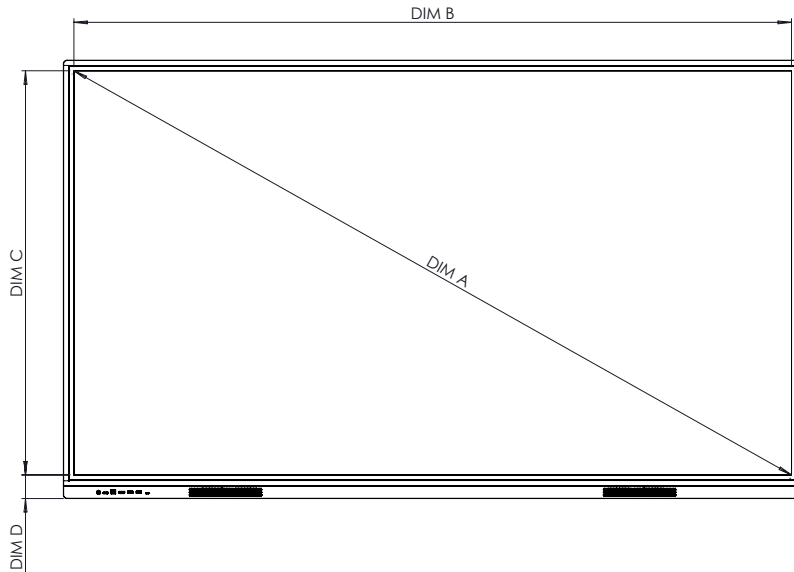

Side

DIM	DIMENSION
E	130mm [5.1in]
F	88mm [3.5in]
G	1487mm [58.6in]
H	600mm [23.6in]
I	207mm [8.1in]
J	607mm [23.9in]
K	897mm [35.3in]
L	54-192mm [2.1-7.5in]
M	400mm [15.7in]

* Optional ActivPanel fixed wall mount available to purchase

ActivPanel LE

TECHNICAL DRAWINGS

75"

Front

DIM	DIMENSION
A	1897mm [74.7in]
B	1653mm [65.1in]
C	931mm [36.7in]
D	63mm [2.5in]

Back

Side

DIM	DIMENSION
E	130mm [5.1in]
F	88mm [3.5in]
G	1709mm [67.3in]
H	800mm [31.5in]
I	409mm [16.1in]
J	809mm [31.9in]
K	1022mm [40.2in]
L	256-394mm [10.1in-15.5in]
M	400mm [15.7in]

* Optional ActivPanel fixed wall mount available to purchase

ActivPanel LE

TECHNICAL DRAWINGS

86"

Front

DIM	DIMENSION
A	2178mm [85.8in]
B	1898mm [74.7in]
C	1069mm [42.1in]
D	63mm [2.5in]

Back

Side

DIM	DIMENSIONS
E	130mm [5.1in]
F	88mm [3.5in]
G	1954mm [76.9in]
H	800mm [31.5in]
I	254mm [10.0in]
J	854mm [33.6in]
K	1159mm [45.6in]
L	248mm [9.7in]
M	600mm [23.6in]

* Optional ActivPanel fixed wall mount available to purchase