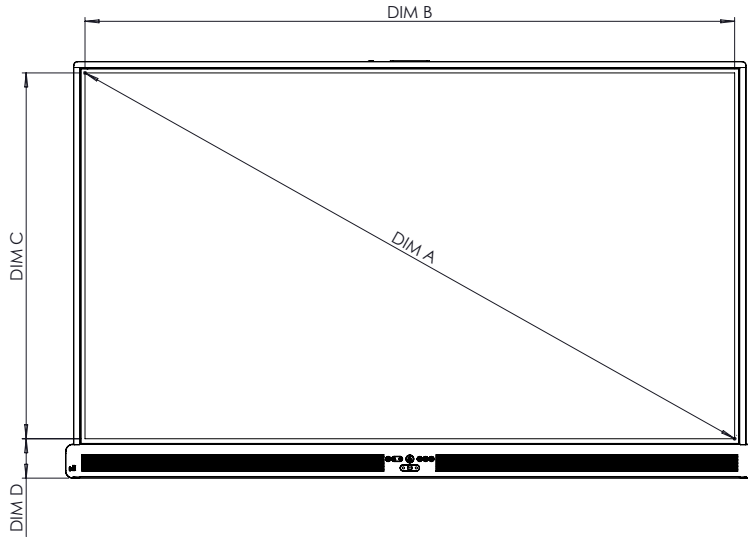

ActivPanel 10

Premium

TECHNICAL DRAWINGS

65"

Front

DIM	DIMENSION
A	1642mm [64.6in]
B	1430mm [56.3in]
C	806mm [31.7in]
D	100mm [4.0in]

Back

Side

DIM	DIMENSION
E	130mm [5.1in]
F	87mm [3.4in]
G	935mm [36.8in]
H	1489mm [58.6in]
I	600mm [23.6in]
J	400mm [15.7in]
K	244mm [9.6in]
L	291mm [11.5in]
M	1529mm [60.2in]

* Optional ActivPanel fixed wall mount available to purchase

ActivPanel 10

Premium

TECHNICAL DRAWINGS

75"

Front

DIM	DIMENSION
A	1896mm [74.7in]
B	1652mm [65.0in]
C	930mm [36.6in]
D	100mm [4.0in]

Back

Side

DIM	DIMENSION
E	130mm [5.1in]
F	87mm [3.4in]
G	1060mm [41.7in]
H	1710mm [67.3in]
I	800mm [31.5in]
J	400mm [15.7in]
K	446mm [17.6in]
L	213mm [8.4in]
M	1751mm [68.9in]

* Optional ActivPanel fixed wall mount available to purchase