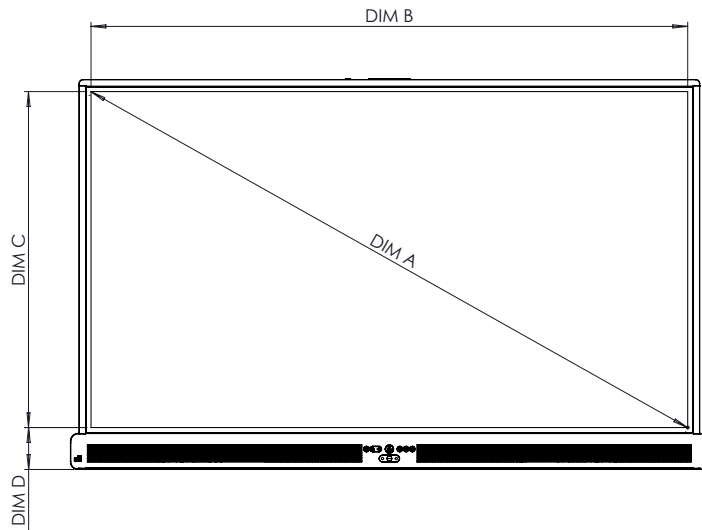

Back

Side

DIM	DIMENSION
E	125mm [4.9in]
F	83mm [3.2in]
G	809mm [31.9mm]
H	1266mm [49.9in]
I	400mm [15.7in]
J	400mm [15.7in]
K	192mm [7.6in]
L	217mm [8.5in]
M	1307mm [51.5in]
N	56mm [2.2in]

* Optional ActivPanel fixed wall mount available to purchase

ActivPanel 10

Premium

TECHNICAL DRAWINGS

65"

Front

DIM	DIMENSION
A	1642mm [64.6in]
B	1430mm [56.3in]
C	806mm [31.7in]
D	100mm [4.0in]

Back

Side

DIM	DIMENSION
E	130mm [5.1in]
F	87mm [3.4in]
G	935mm [36.8in]
H	1489mm [58.6in]
I	600mm [23.6in]
J	400mm [15.7in]
K	244mm [9.6in]
L	291mm [11.5in]
M	1529mm [60.2in]

* Optional ActivPanel fixed wall mount available to purchase

ActivPanel 10

Premium

TECHNICAL DRAWINGS

75"

Front

DIM	DIMENSION
A	1896mm [74.7in]
B	1652mm [65.0in]
C	930mm [36.6in]
D	100mm [4.0in]

Back

Side