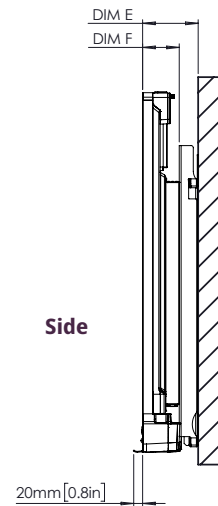

COMPLIANCE & CERTIFICATION

Regulatory Certifications	CE, FCC, IC, UL, CUL, CB, RCM
Energy Star Certified	Yes
Trade Agreements Act (TAA) Compliance	Yes

PHYSICAL SPECIFICATIONS

Panel Dimensions	55": 1266 x 103 x 809 mm (49.8 x 4.1 x 31.9 in)
	65": 1489 x 107 x 935 mm (58.6 x 4.2 x 36.8 in)
	75": 1710 x 107 x 1060 mm (67.3 x 4.2 x 41.7 in)
	86": 1955 x 107 x 1197 mm (77 x 4.2 x 47.1 in)
Packed Dimensions	55": 1045 x 170 x 895 mm (41.1 x 6.7 x 35.2 in)
	65": 1639 x 185 x 1019 mm (64.5 x 7.3 x 40.1 in)
	75": 1860 x 185 x 1143 mm (73.2 x 7.3 x 45 in)
	86": 2105 x 185 x 1280 mm (82.9 x 7.3 x 50.4 in)
Panel Net Weight	55": 29.2 kg (64.4 lbs)
	65": 39.4 kg (86.9 lbs)
	75": 51.4 kg (113.3 lbs)
	86": 67.9 kg (149.7 lbs)
Packed Weight	55": 37.2 kg (82 lbs)
	65": 49.6 kg (109.4 lbs)
	75": 63.2 kg (139.3 lbs)
	86": 81.6 kg (179.9 lbs)
Wall Mount Dimensions	55": 400 x 400 mm (15.8 x 15.8 in)
	65": 600 x 400 mm (23.6 x 15.8 in)
	75": 800 x 400 mm (31.5 x 15.8 in)
	86": 800 x 600 mm (31.5 x 23.6 in)

Back

Side

DIM	DIMENSION
E	125mm [4.9in]
F	83mm [3.2in]
G	809mm [31.9mm]
H	1266mm [49.9in]
I	400mm [15.7in]
J	400mm [15.7in]
K	192mm [7.6in]
L	217mm [8.5in]
M	1307mm [51.5in]
N	56mm [2.2in]

* Optional ActivPanel fixed wall mount available to purchase

ActivPanel 10

Premium

TECHNICAL DRAWINGS

65"

Front

DIM	DIMENSION
A	1642mm [64.6in]
B	1430mm [56.3in]
C	806mm [31.7in]
D	100mm [4.0in]

Back

Side

ActivPanel 10

Premium

TECHNICAL DRAWINGS

75"

Front

DIM	DIMENSION
A	1896mm [74.7in]
B	1652mm [65.0in]
C	930mm [36.6in]
D	100mm [4.0in]

Back

Side