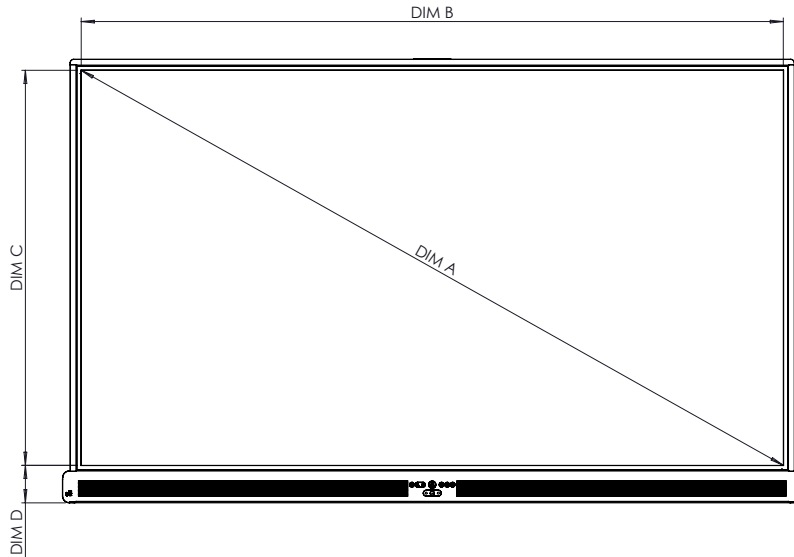

ActivPanel 10

Premium

TECHNICAL DRAWINGS

75"

Front

DIM	DIMENSION
A	1896mm [74.7in]
B	1652mm [65.0in]
C	930mm [36.6in]
D	100mm [4.0in]

Back

Side

DIM	DIMENSION
E	130mm [5.1in]
F	87mm [3.4in]
G	1060mm [41.7in]
H	1710mm [67.3in]
I	800mm [31.5in]
J	400mm [15.7in]
K	446mm [17.6in]
L	213mm [8.4in]
M	1751mm [68.9in]

* Optional ActivPanel fixed wall mount available to purchase

ActivPanel 10

Premium

TECHNICAL DRAWINGS

86"

Front

DIM	DIMENSION
A	2174mm [85.6in]
B	1895mm [74.6in]
C	1066mm [42.0in]
D	101mm [4.0in]

Back

Side

DIM	DIMENSION
E	130mm [5.1in]
F	87mm [3.4in]
G	1197mm [47.1in]
H	1955mm [77.0in]
I	800mm [31.5in]
J	600mm [23.6in]
K	291mm [11.5in]
L	307mm [12.1in]
M	1996mm [78.6in]

* Optional ActivPanel fixed wall mount available to purchase