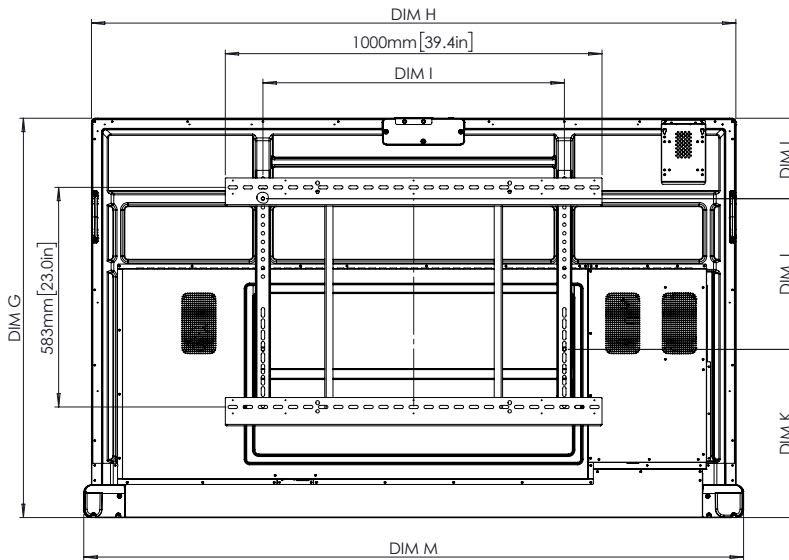

DIM	DIMENSION
E	130mm [5.1in]
F	87mm [3.4in]
G	935mm [36.8in]
H	1489mm [58.6in]
I	600mm [23.6in]
J	400mm [15.7in]
K	244mm [9.6in]
L	291mm [11.5in]
M	1529mm [60.2in]

* Optional ActivPanel fixed wall mount available to purchase

ActivPanel 10

Premium

TECHNICAL DRAWINGS

75"

Front

DIM	DIMENSION
A	1896mm [74.7in]
B	1652mm [65.0in]
C	930mm [36.6in]
D	100mm [4.0in]

Back

Side

DIM	DIMENSION
E	130mm [5.1in]
F	87mm [3.4in]
G	1060mm [41.7in]
H	1710mm [67.3in]
I	800mm [31.5in]
J	400mm [15.7in]
K	446mm [17.6in]
L	213mm [8.4in]
M	1751mm [68.9in]

* Optional ActivPanel fixed wall mount available to purchase

ActivPanel 10

Premium

TECHNICAL DRAWINGS

86"

Front

DIM	DIMENSION
A	2174mm [85.6in]
B	1895mm [74.6in]
C	1066mm [42.0in]
D	101mm [4.0in]

Back

Side