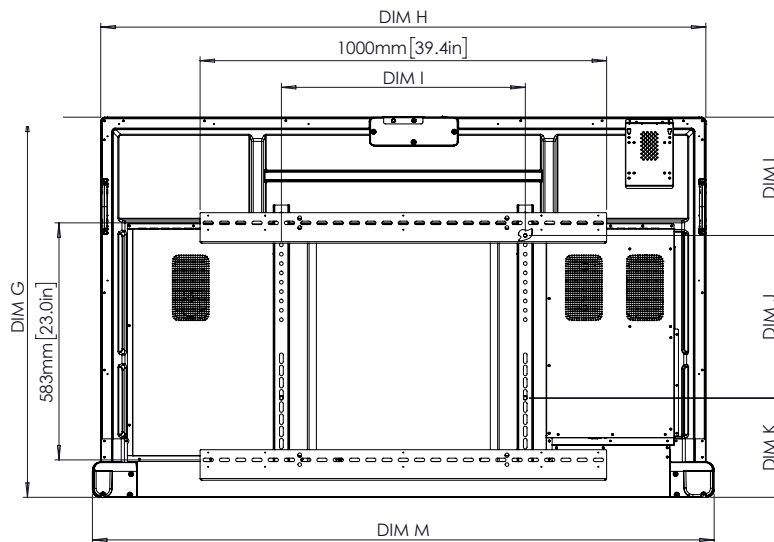

ActivPanel 10

Premium

TECHNICAL DRAWINGS

65"

Front

DIM	DIMENSION
A	1642mm [64.6in]
B	1430mm [56.3in]
C	806mm [31.7in]
D	100mm [4.0in]

Back

Side

DIM	DIMENSION
E	130mm [5.1in]
F	87mm [3.4in]
G	935mm [36.8in]
H	1489mm [58.6in]
I	600mm [23.6in]
J	400mm [15.7in]
K	244mm [9.6in]
L	291mm [11.5in]
M	1529mm [60.2in]

* Optional ActivPanel fixed wall mount available to purchase

ActivPanel 10

Premium

TECHNICAL DRAWINGS

75"

Front

DIM	DIMENSION
A	1896mm [74.7in]
B	1652mm [65.0in]
C	930mm [36.6in]
D	100mm [4.0in]

Back

Side

DIM	DIMENSION
E	130mm [5.1in]
F	87mm [3.4in]
G	1060mm [41.7in]
H	1710mm [67.3in]
I	800mm [31.5in]
J	400mm [15.7in]
K	446mm [17.6in]
L	213mm [8.4in]
M	1751mm [68.9in]

* Optional ActivPanel fixed wall mount available to purchase