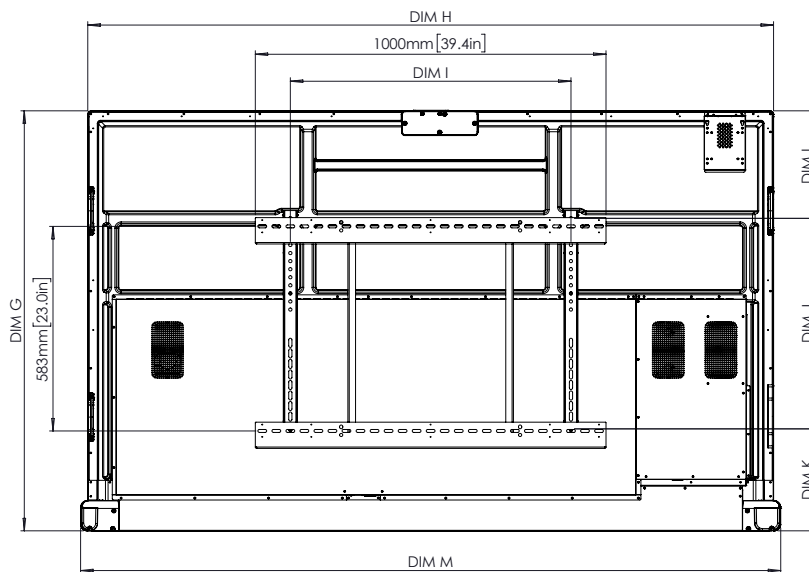

ActivPanel 10

Premium

TECHNICAL DRAWINGS

75"

Front

DIM	DIMENSION
A	1896mm [74.7in]
B	1652mm [65.0in]
C	930mm [36.6in]
D	100mm [4.0in]

Back

Side

DIM	DIMENSION
E	130mm [5.1in]
F	87mm [3.4in]
G	1060mm [41.7in]
H	1710mm [67.3in]
I	800mm [31.5in]
J	400mm [15.7in]
K	446mm [17.6in]
L	213mm [8.4in]
M	1751mm [68.9in]

* Optional ActivPanel fixed wall mount available to purchase

ActivPanel 10

Premium

TECHNICAL DRAWINGS

86"

Front

DIM	DIMENSION
A	2174mm [85.6in]
B	1895mm [74.6in]
C	1066mm [42.0in]
D	101mm [4.0in]

Back

Side

DIM	DIMENSION
E	130mm [5.1in]
F	87mm [3.4in]
G	1197mm [47.1in]
H	1955mm [77.0in]
I	800mm [31.5in]
J	600mm [23.6in]
K	291mm [11.5in]
L	307mm [12.1in]
M	1996mm [78.6in]

* Optional ActivPanel fixed wall mount available to purchase