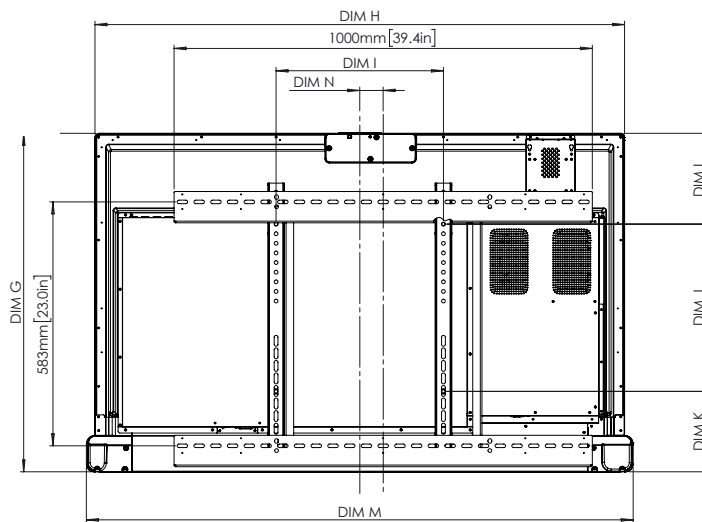

COMPLIANCE & CERTIFICATION

Regulatory Certifications	CE, FCC, IC, UL, CUL, CB, RCM
Energy Star Certified	Yes
Trade Agreements Act (TAA) Compliance	Yes

PHYSICAL SPECIFICATIONS

Panel Dimensions	55": 1266 x 103 x 809 mm (49.8 x 4.1 x 31.9 in)
	65": 1489 x 107 x 935 mm (58.6 x 4.2 x 36.8 in)
	75": 1710 x 107 x 1060 mm (67.3 x 4.2 x 41.7 in)
	86": 1955 x 107 x 1197 mm (77 x 4.2 x 47.1 in)
Packed Dimensions	55": 1045 x 170 x 895 mm (41.1 x 6.7 x 35.2 in)
	65": 1639 x 185 x 1019 mm (64.5 x 7.3 x 40.1 in)
	75": 1860 x 185 x 1143 mm (73.2 x 7.3 x 45 in)
	86": 2105 x 185 x 1280 mm (82.9 x 7.3 x 50.4 in)
Panel Net Weight	55": 29.2 kg (64.4 lbs)
	65": 39.4 kg (86.9 lbs)
	75": 51.4 kg (113.3 lbs)
	86": 67.9 kg (149.7 lbs)
Packed Weight	55": 37.2 kg (82 lbs)
	65": 49.6 kg (109.4 lbs)
	75": 63.2 kg (139.3 lbs)
	86": 81.6 kg (179.9 lbs)
Wall Mount Dimensions	55": 400 x 400 mm (15.8 x 15.8 in)
	65": 600 x 400 mm (23.6 x 15.8 in)
	75": 800 x 400 mm (31.5 x 15.8 in)
	86": 800 x 600 mm (31.5 x 23.6 in)

Back

Side

DIM	DIMENSION
E	125mm [4.9in]
F	83mm [3.2in]
G	809mm [31.9mm]
H	1266mm [49.9in]
I	400mm [15.7in]
J	400mm [15.7in]
K	192mm [7.6in]
L	217mm [8.5in]
M	1307mm [51.5in]
N	56mm [2.2in]

* Optional ActivPanel fixed wall mount available to purchase

ActivPanel 10

Premium

TECHNICAL DRAWINGS

65"

Front

DIM	DIMENSION
A	1642mm [64.6in]
B	1430mm [56.3in]
C	806mm [31.7in]
D	100mm [4.0in]

Back

Side

DIM	DIMENSION
E	130mm [5.1in]
F	87mm [3.4in]
G	935mm [36.8in]
H	1489mm [58.6in]
I	600mm [23.6in]
J	400mm [15.7in]
K	244mm [9.6in]
L	291mm [11.5in]
M	1529mm [60.2in]

* Optional ActivPanel fixed wall mount available to purchase