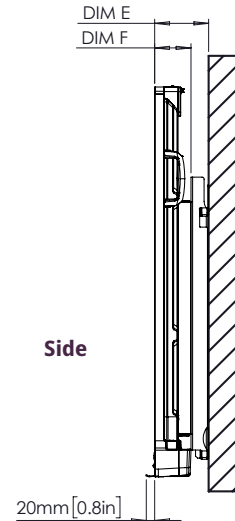

Back

Side

DIM	DIMENSION
E	125mm [4.9in]
F	83mm [3.2in]
G	809mm [31.9mm]
H	1266mm [49.9in]
I	400mm [15.7in]
J	400mm [15.7in]
K	192mm [7.6in]
L	217mm [8.5in]
M	1307mm [51.5in]
N	56mm [2.2in]

* Optional ActivPanel fixed wall mount available to purchase

ActivPanel 10

Premium

TECHNICAL DRAWINGS

65"

Front

DIM	DIMENSION
A	1642mm [64.6in]
B	1430mm [56.3in]
C	806mm [31.7in]
D	100mm [4.0in]

Back

Side

DIM	DIMENSION
E	130mm [5.1in]
F	87mm [3.4in]
G	935mm [36.8in]
H	1489mm [58.6in]
I	600mm [23.6in]
J	400mm [15.7in]
K	244mm [9.6in]
L	291mm [11.5in]
M	1529mm [60.2in]

* Optional ActivPanel fixed wall mount available to purchase

ActivPanel 10

Premium

TECHNICAL DRAWINGS

75"

Front

DIM	DIMENSION
A	1896mm [74.7in]
B	1652mm [65.0in]
C	930mm [36.6in]
D	100mm [4.0in]

Back

Side