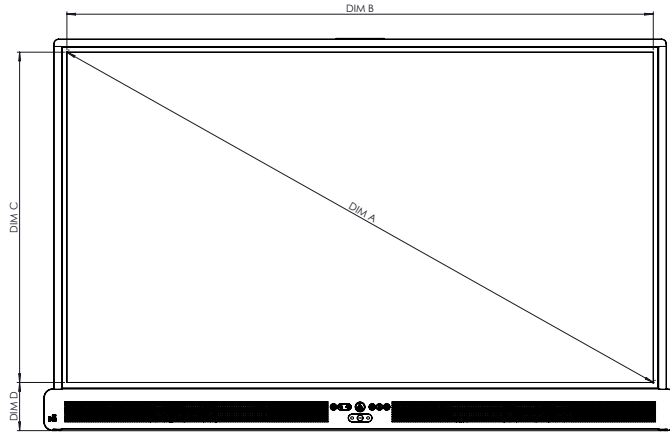

COMPLIANCE & CERTIFICATION

Regulatory Certifications	CE, FCC, IC, UL, CUL, CB, RCM
Energy Star Certified	Yes
Trade Agreements Act (TAA) Compliance	Yes

PHYSICAL SPECIFICATIONS

Panel Dimensions	55": 1266 x 103 x 809 mm (49.8 x 4.1 x 31.9 in)
	65": 1489 x 107 x 935 mm (58.6 x 4.2 x 36.8 in)
	75": 1710 x 107 x 1060 mm (67.3 x 4.2 x 41.7 in)
	86": 1955 x 107 x 1197 mm (77 x 4.2 x 47.1 in)
Packed Dimensions	55": 1045 x 170 x 895 mm (41.1 x 6.7 x 35.2 in)
	65": 1639 x 185 x 1019 mm (64.5 x 7.3 x 40.1 in)
	75": 1860 x 185 x 1143 mm (73.2 x 7.3 x 45 in)
	86": 2105 x 185 x 1280 mm (82.9 x 7.3 x 50.4 in)
Panel Net Weight	55": 29.2 kg (64.4 lbs)
	65": 39.4 kg (86.9 lbs)
	75": 51.4 kg (113.3 lbs)
	86": 67.9 kg (149.7 lbs)
Packed Weight	55": 37.2 kg (82 lbs)
	65": 49.6 kg (109.4 lbs)
	75": 63.2 kg (139.3 lbs)
	86": 81.6 kg (179.9 lbs)
Wall Mount Dimensions	55": 400 x 400 mm (15.8 x 15.8 in)
	65": 600 x 400 mm (23.6 x 15.8 in)
	75": 800 x 400 mm (31.5 x 15.8 in)
	86": 800 x 600 mm (31.5 x 23.6 in)

EDUCATION SOFTWARE LICENCE

ActivInspire® Professional	1 x Single User Licence Included
Promethean ActivSuite™	2 x Seats Included

ActivPanel 10

Premium

TECHNICAL DRAWINGS

55"

Front

DIM	DIMENSION
A	1391mm [54.7in]
B	1212mm [47.7in]
C	682mm [26.9in]
D	100mm [3.9in]

Back

Side

DIM	DIMENSION
E	125mm [4.9in]
F	83mm [3.2in]
G	809mm [31.9mm]
H	1266mm [49.9in]
I	400mm [15.7in]
J	400mm [15.7in]
K	192mm [7.6in]
L	217mm [8.5in]
M	1307mm [51.5in]
N	56mm [2.2in]

* Optional ActivPanel fixed wall mount available to purchase

DIM	DIMENSION
E	130mm [5.1in]
F	87mm [3.4in]
G	935mm [36.8in]
H	1489mm [58.6in]
I	600mm [23.6in]
J	400mm [15.7in]
K	244mm [9.6in]
L	291mm [11.5in]
M	1529mm [60.2in]

* Optional ActivPanel fixed wall mount available to purchase