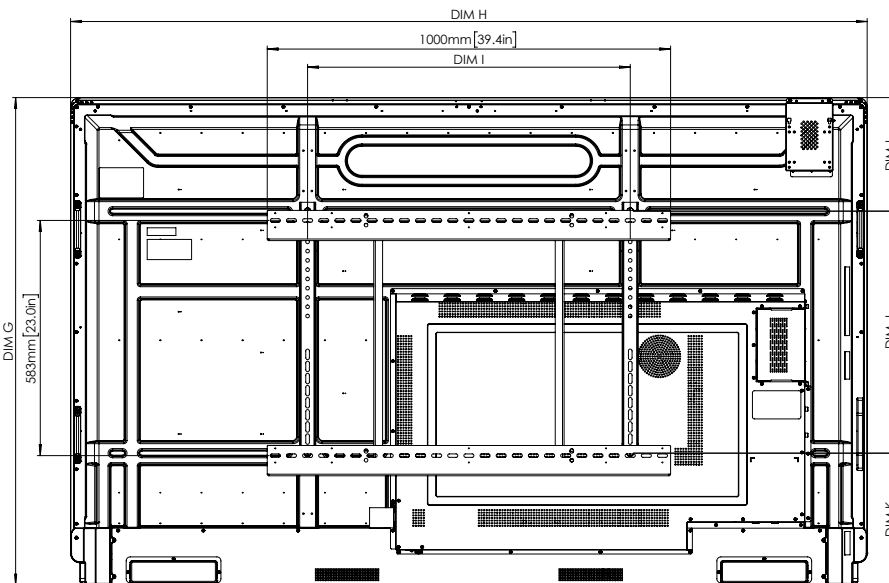

COMPLIANCE & CERTIFICATION

Regulatory Certifications	CE, FCC, IC, UL, CUL, CB, RCM
Energy Star Certified	65" 4K: Yes 75" 4K: Yes 86" 4K: No

PHYSICAL SPECIFICATIONS

Panel Dimensions	65": 1509 x 946 x 113 mm (59.4 x 37.2 x 4.4 in) 75": 1730 x 1070 x 113 mm (68.1 x 42.1 x 4.4 in) 86": 1975 x 1208 x 113 mm (77.8 x 47.6 x 4.4 in)
Packed Dimensions	65": 1660 x 1045 x 220 mm (65.4 x 41.1 x 8.7 in) 75": 1900 x 1160 x 225 mm (74.8 x 45.7 x 8.9 in) 86": 2160 x 1310 x 225 mm (85 x 51.6 x 8.9 in)
Panel Net Weight	65": 43.2 kg (95.3 lb) 75": 55.3 kg (121.9 lb) 86": 69.6 kg (153.4 lb)
Packed Weight	65": 53.5 kg (118 lb) 75": 67.5 kg (148.8 lb) 86": 83.4 kg (183.9 lb)
Wall Mount* Dimensions	1010 x 720 x 52 mm (39.8 x 28.3 x 2.0 in)
VESA Mount Point	65": 600 x 400 mm (23.6 x 15.7 in) 75": 800 x 400 mm (31.5 x 15.7 in) 86": 800 x 600 mm (31.5 x 23.6 in)

Side

ActivPanel 9

TECHNICAL DRAWINGS

75"

Front

DIM	DIMENSION (mm)
A	1897mm [74.7in]
B	1652mm [65.0in]
C	930mm [36.6in]
D	93mm [3.6in]

Back

DIM ID	DIMENSION
E	130mm [5.1in]
F	88mm [3.5in]
G	1070mm [42.1in]
H	1730mm [68.1in]
I	800mm [31.5in]
J	400mm [15.75in]
K	357.6mm [14.1in]
L	312.6mm [12.31in]

Side

ActivPanel 9

TECHNICAL DRAWINGS

86"

Front

DIM	DIMENSION (mm)
A	2177mm [85.7in]
B	1897mm [74.7in]
C	1068mm [42.0in]
D	93mm [3.6in]

Back

Side

DIM ID	DIMENSION
E	132mm [5.2in]
F	88mm [3.5in]
G	1208mm [47.6in]
H	1975mm [77.8in]
I	800mm [31.5in]
J	600mm [23.6in]
K	326.6mm [12.9in]
L	281.6mm [11.09in]