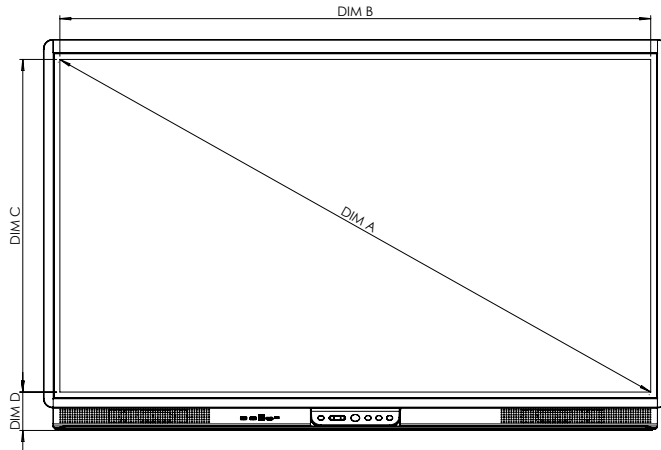

COMPLIANCE & CERTIFICATION

Regulatory Certifications	CE, FCC, IC, UL, CUL, CB, RCM
Energy Star Certified	65" 4K: Yes 75" 4K: Yes 86" 4K: No

PHYSICAL SPECIFICATIONS

Panel Dimensions	65": 1509 x 946 x 113 mm (59.4 x 37.2 x 4.4 in) 75": 1730 x 1070 x 113 mm (68.1 x 42.1 x 4.4 in) 86": 1975 x 1208 x 113 mm (77.8 x 47.6 x 4.4 in)
Packed Dimensions	65": 1660 x 1045 x 220 mm (65.4 x 41.1 x 8.7 in) 75": 1900 x 1160 x 225 mm (74.8 x 45.7 x 8.9 in) 86": 2160 x 1310 x 225 mm (85 x 51.6 x 8.9 in)
Panel Net Weight	65": 43.2 kg (95.3 lb) 75": 55.3 kg (121.9 lb) 86": 69.6 kg (153.4 lb)
Packed Weight	65": 53.5 kg (118 lb) 75": 67.5 kg (148.8 lb) 86": 83.4 kg (183.9 lb)
Wall Mount* Dimensions	1010 x 720 x 52 mm (39.8 x 28.3 x 2.0 in)
VESA Mount Point	65": 600 x 400 mm (23.6 x 15.7 in) 75": 800 x 400 mm (31.5 x 15.7 in) 86": 800 x 600 mm (31.5 x 23.6 in)

ActivPanel 9

TECHNICAL DRAWINGS

65"

Front

DIM	DIMENSION (mm)
A	1640mm [64.6in]
B	1429mm [56.3in]
C	805mm [31.7in]
D	93mm [3.7in]

Back

DIM ID	DIMENSION
E	131mm [5.2in]
F	88mm [3.5in]
G	946mm [37.2in]
H	1509mm [59.4in]
I	600mm [23.6in]
J	400mm [15.75in]
K	295.3mm [11.6in]
L	250.4mm [9.9in]

Side

ActivPanel 9

TECHNICAL DRAWINGS

75"

Front

DIM	DIMENSION (mm)
A	1897mm [74.7in]
B	1652mm [65.0in]
C	930mm [36.6in]
D	93mm [3.6in]

Back

DIM ID	DIMENSION
E	130mm [5.1in]
F	88mm [3.5in]
G	1070mm [42.1in]
H	1730mm [68.1in]
I	800mm [31.5in]
J	400mm [15.75in]
K	357.6mm [14.1in]
L	312.6mm [12.31in]

DIM ID	DIMENSION
E	132mm [5.2in]
F	88mm [3.5in]
G	1208mm [47.6in]
H	1975mm [77.8in]
I	800mm [31.5in]
J	600mm [23.6in]
K	326.6mm [12.9in]
L	281.6mm [11.09in]